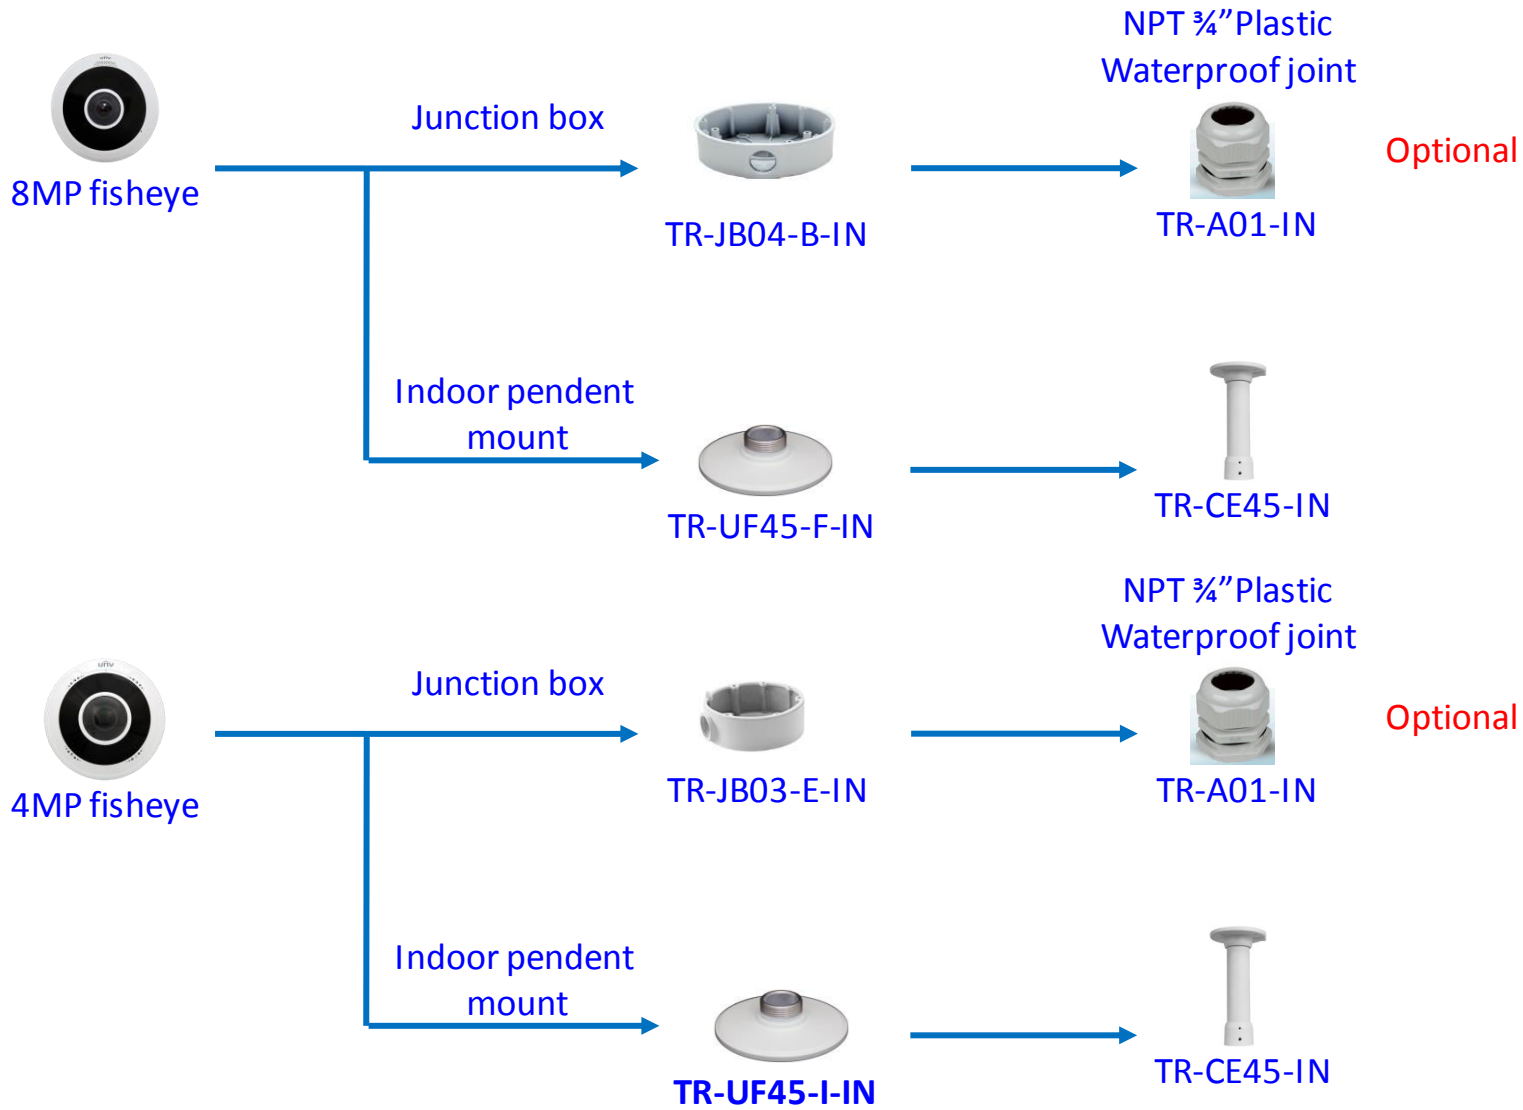

8MP Fisheye camera mount