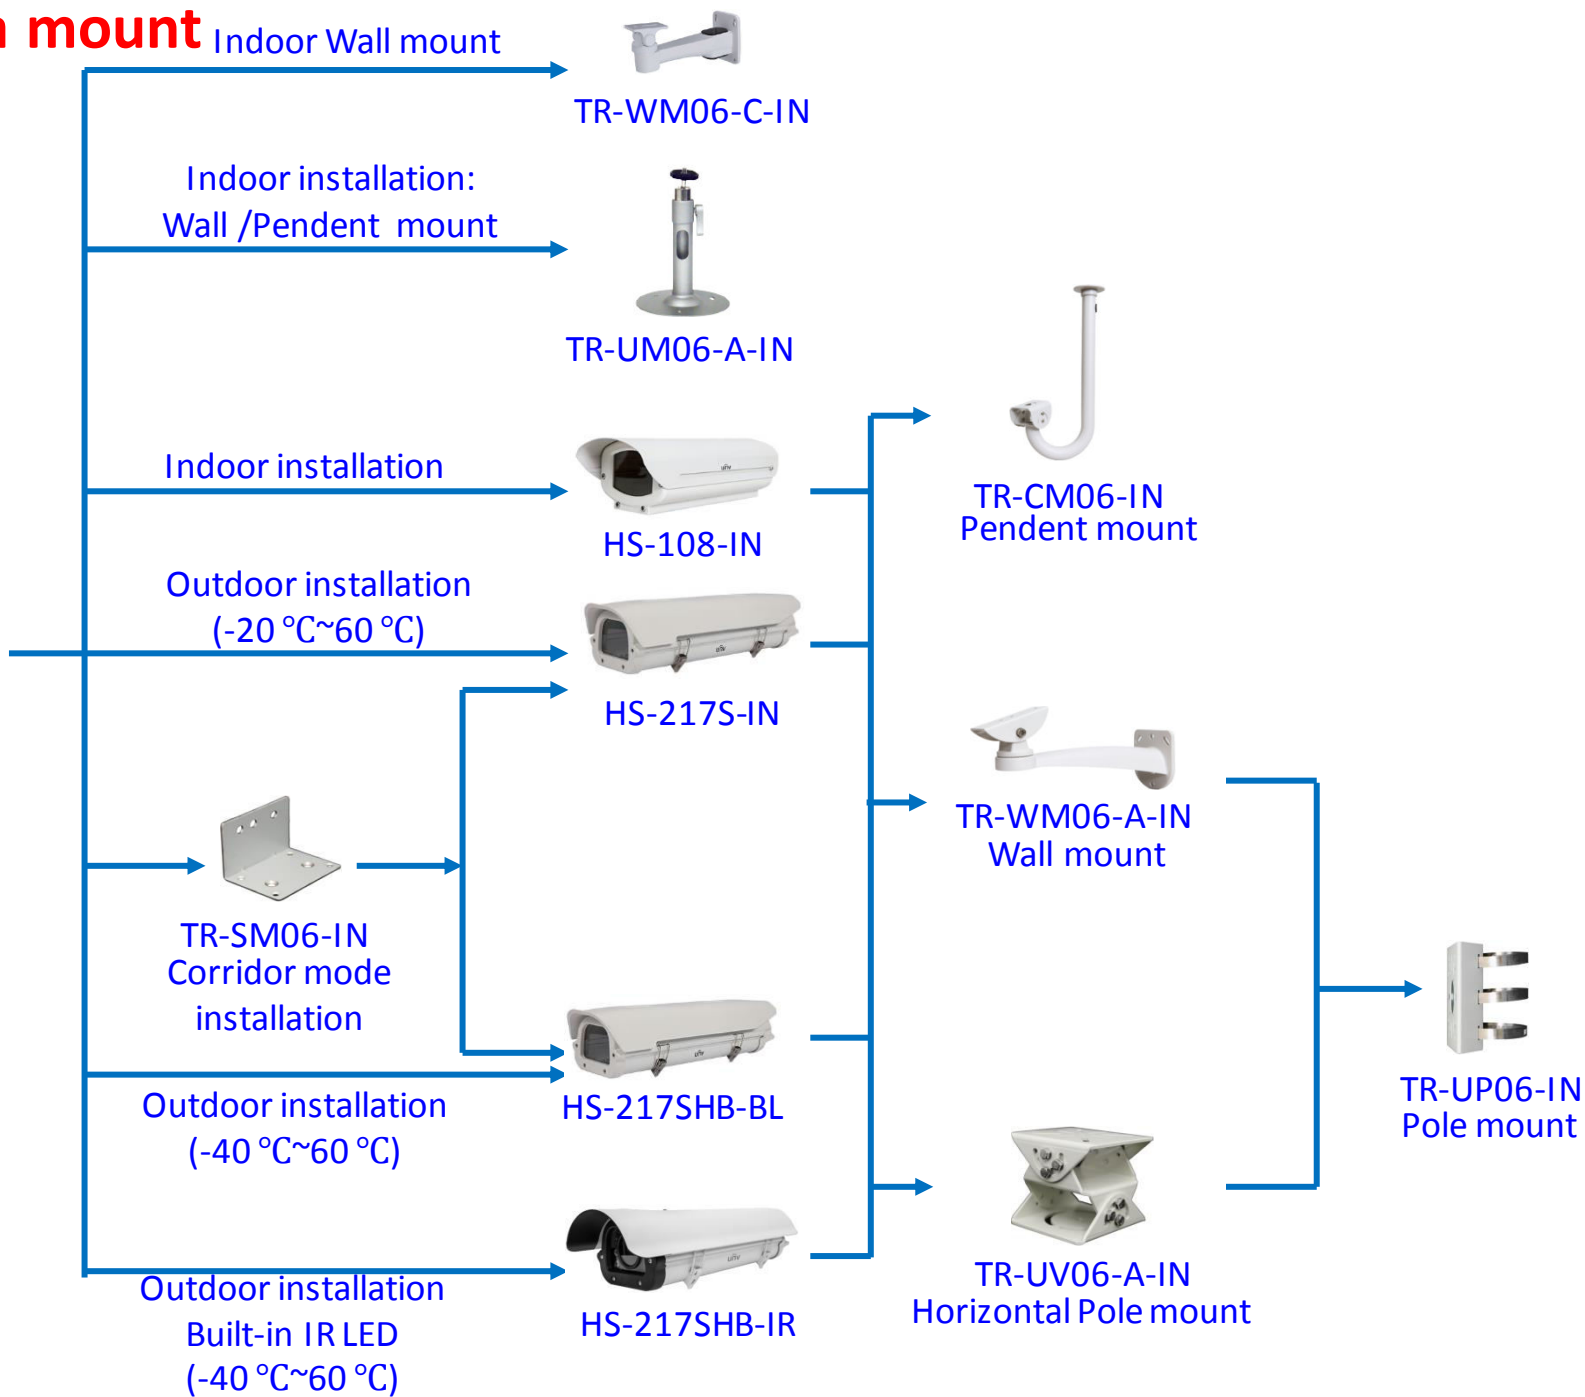

# IPC Accessories Installation Guide

# Box camera mount

IPC54X/IPC56X series

# Dome camera mount

# Fixed dome camera mount