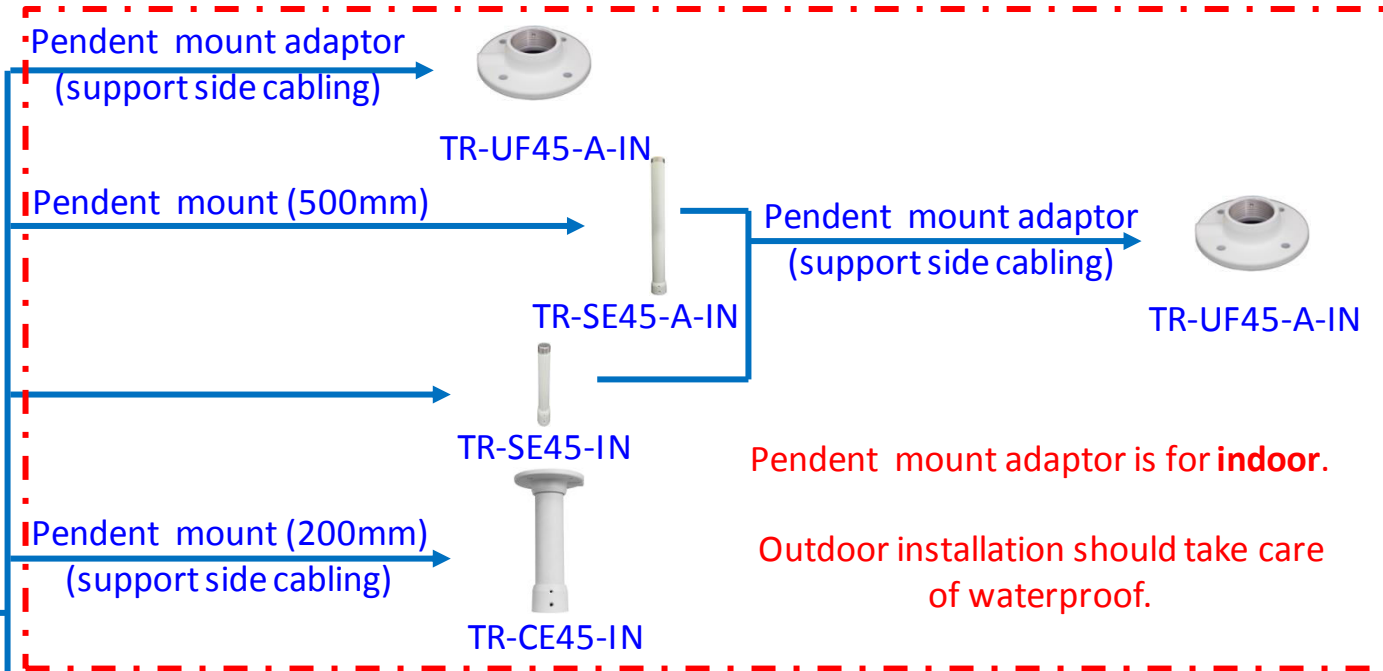

Outdoor PTZ camera mount