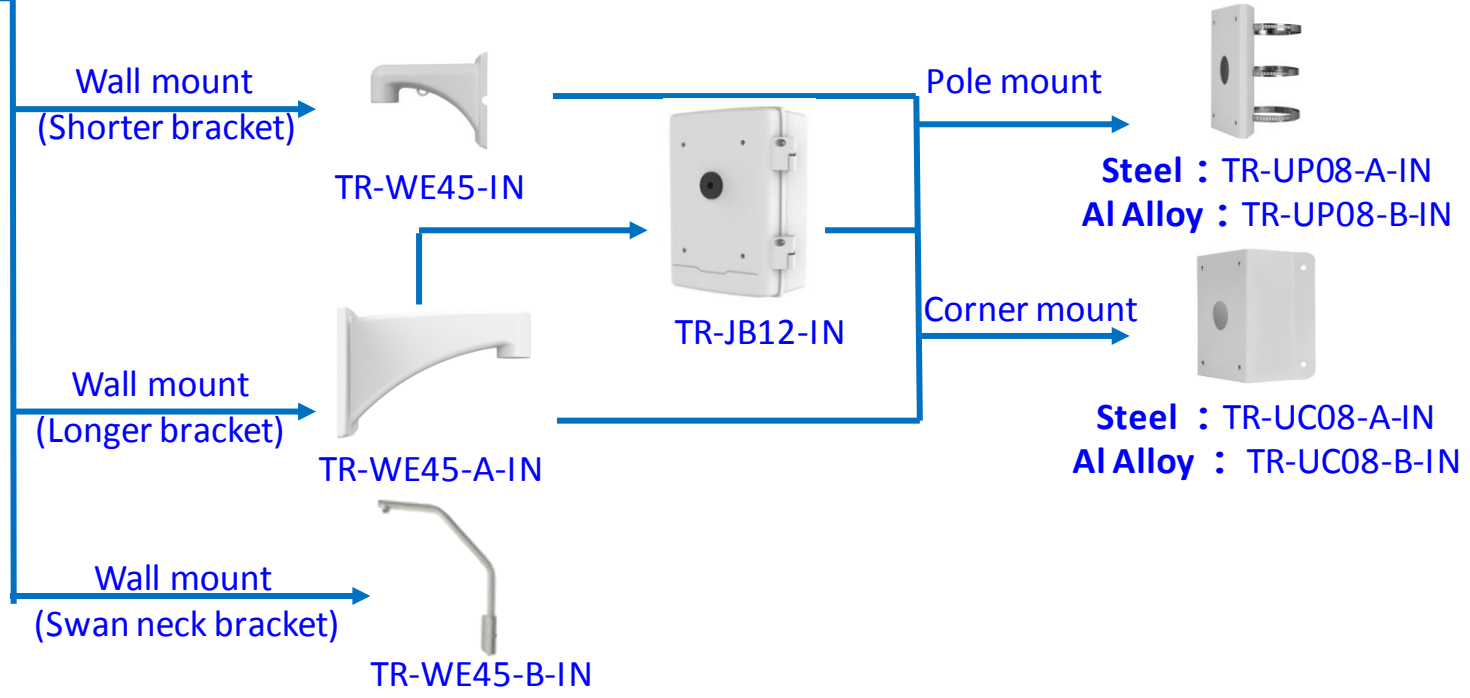

Outdoor PTZ camera mount