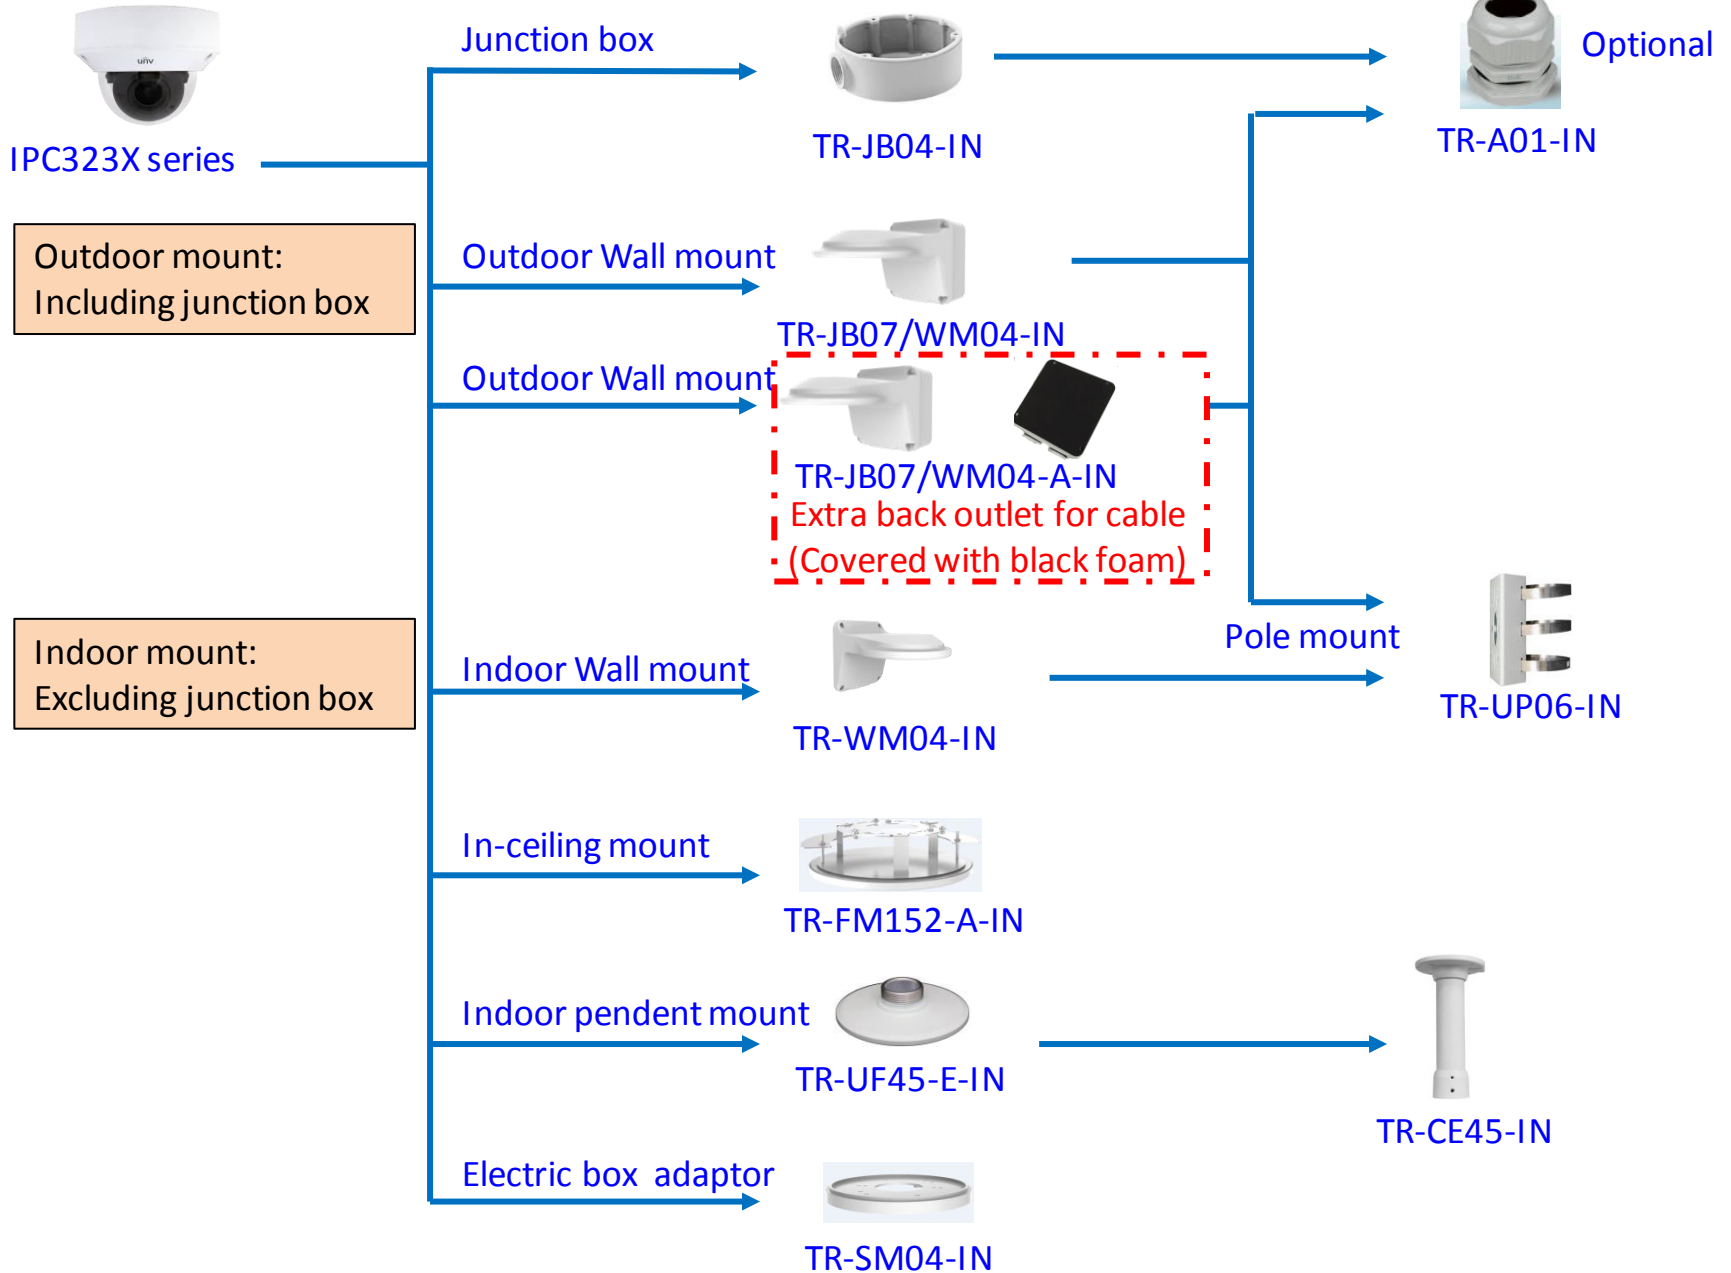

# IPC Accessories Installation Guide

# Box camera mount

IPC54X/IPC56X series

# Dome camera mount

# Fixed dome camera mount