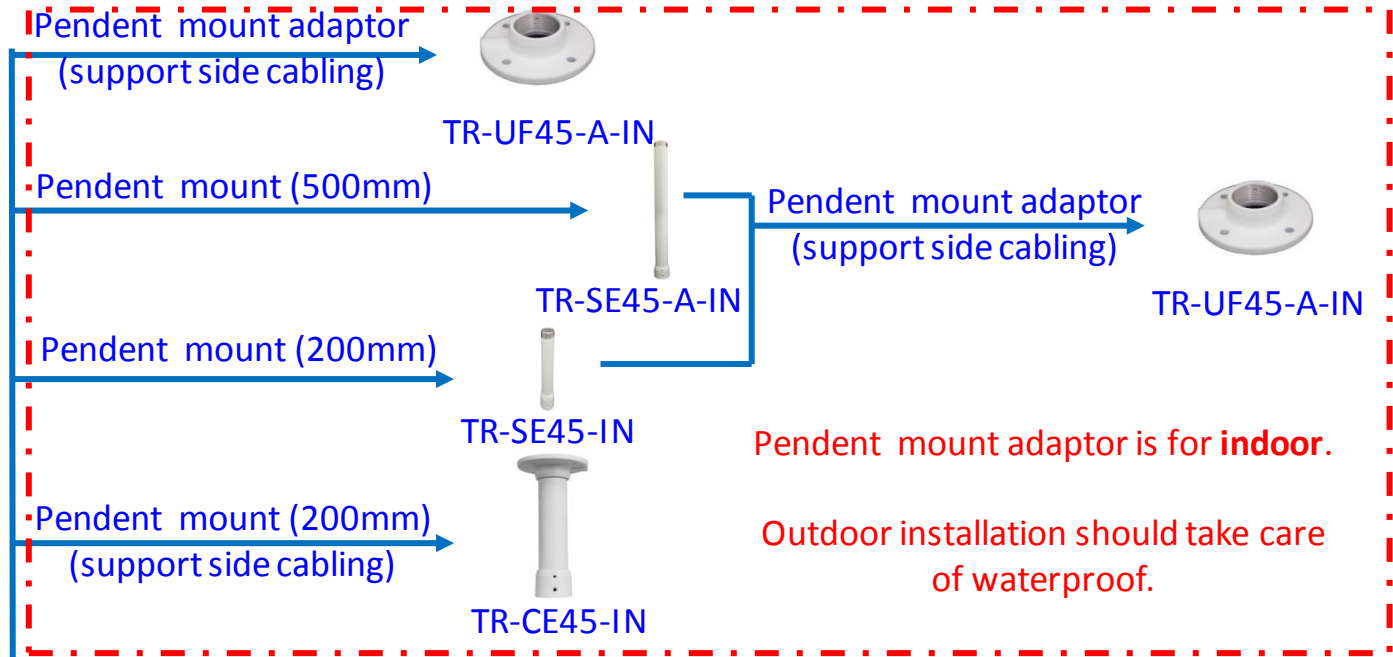

Outdoor PTZ camera mount