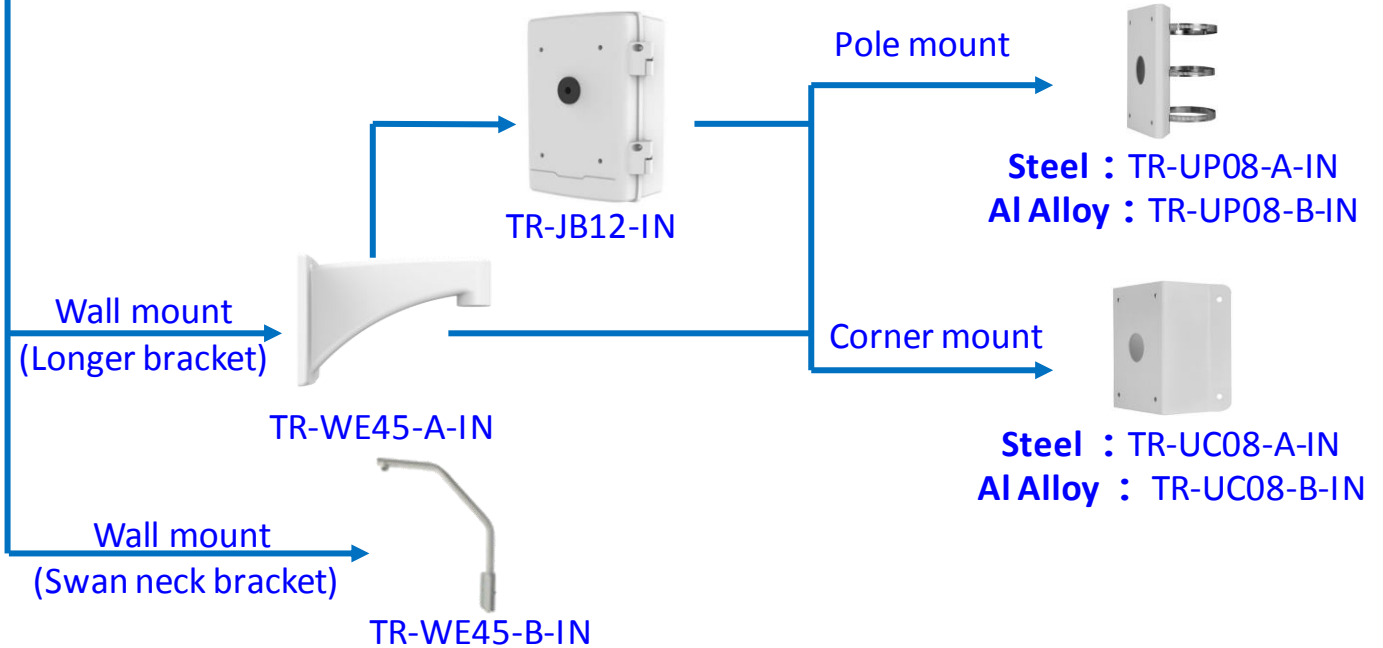

Outdoor PTZ camera mount