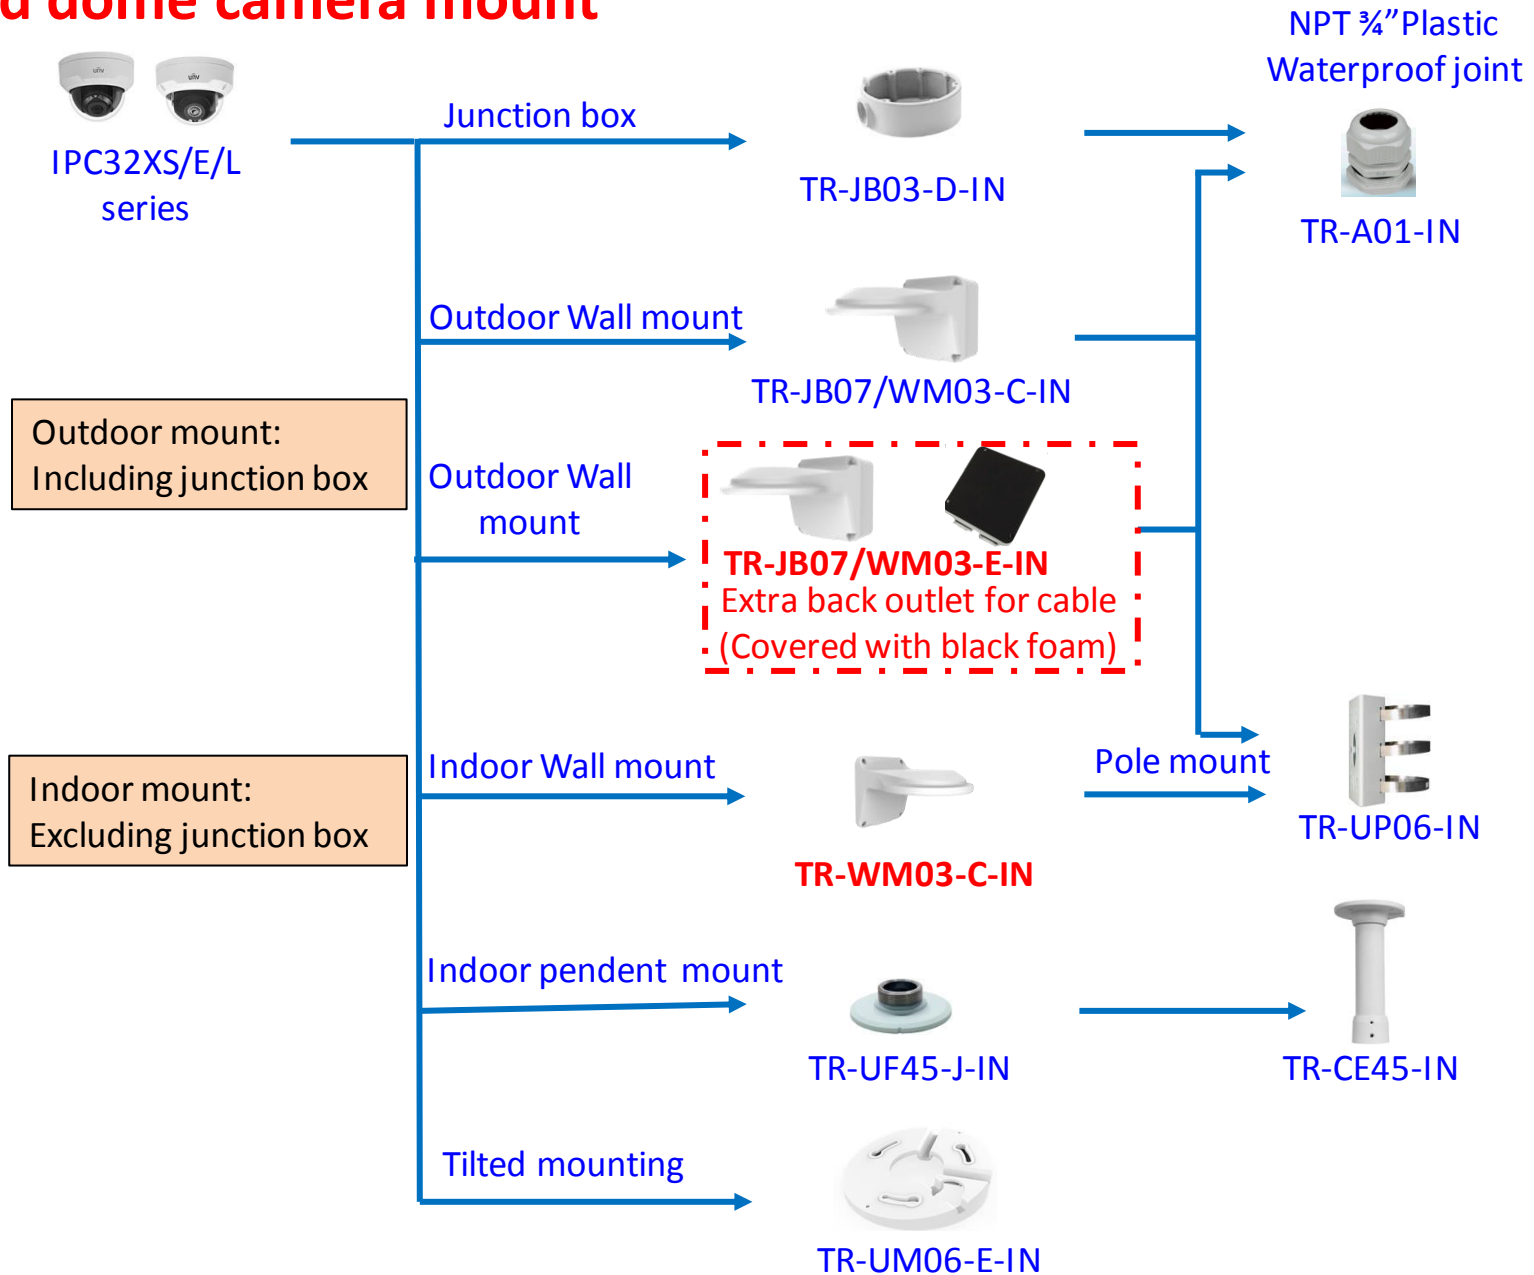

# IPC Accessories Installation Guide

# Box camera mount

IPC54X/IPC56X series

# Dome camera mount

# Fixed dome camera mount